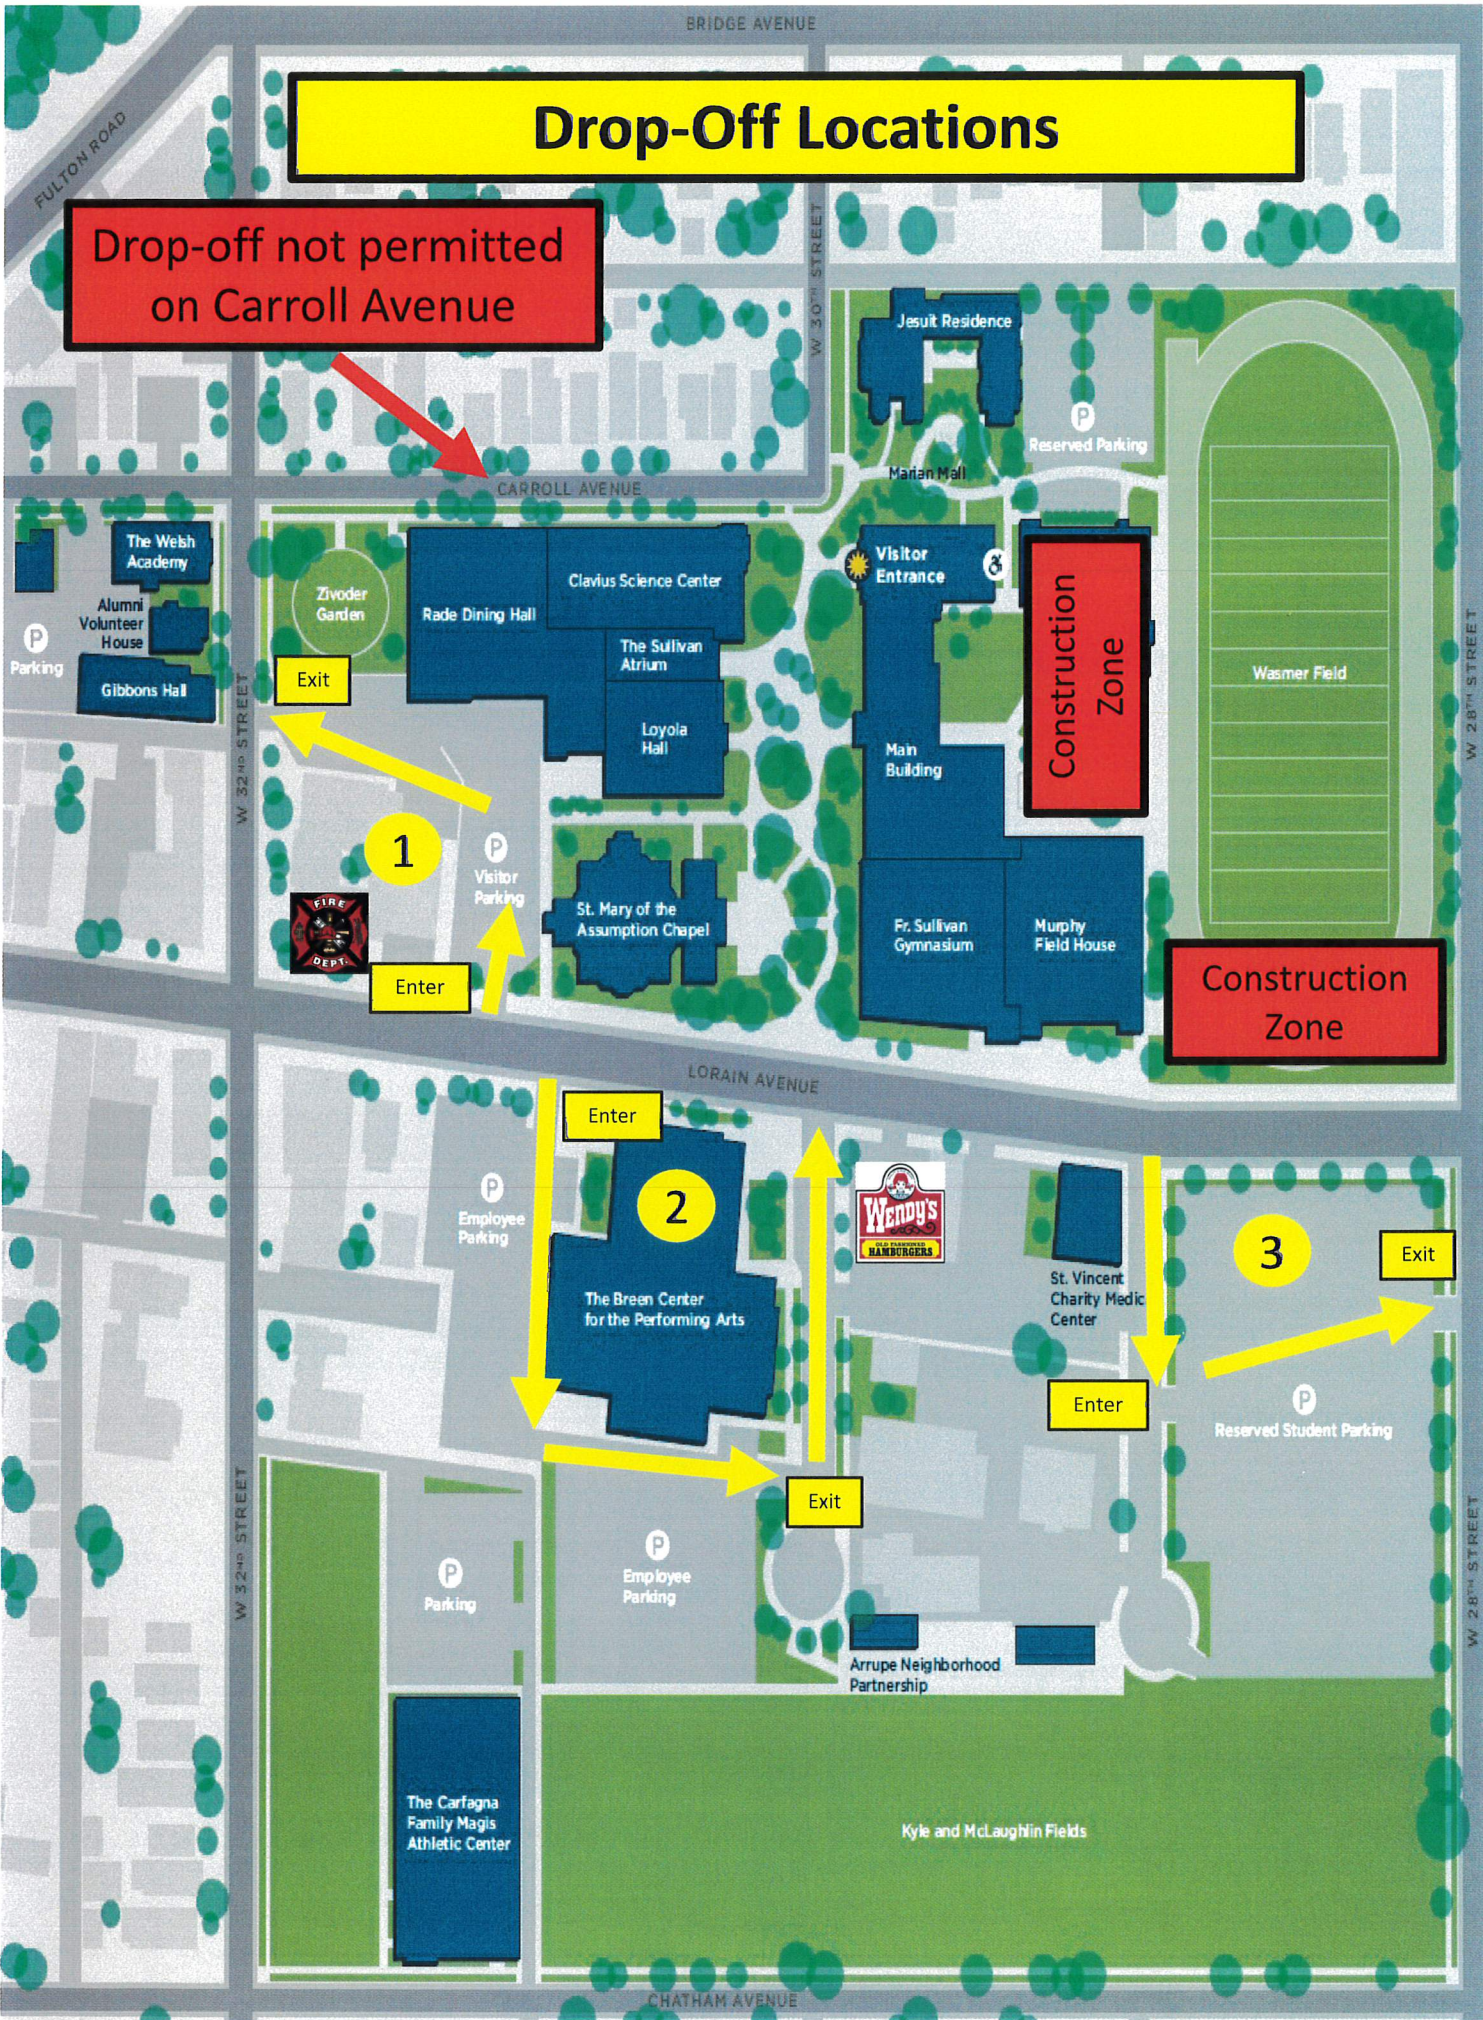

BRIDGE AVENUE

Drop-Off Locations

Drop-off not permitted on Carroll Avenue

Construction Zone

Construction Zone

Exit

1

Enter

Visitor Parking

Enter

2

Exit

3

Enter

Exit

Reserved Student Parking

Loyola Hall

St. Mary of the Assumption Chapel

Visitor Entrance

Main Building

Fr. Sullivan Gymnasium

Murphy Field House

Marian Mall

Jasuit Residence

Reserved Parking

Wasmer Field

W 28th STREET

W 32nd STREET

LORAIN AVENUE

CHATHAM AVENUE

FULTON ROAD

Drop-off not permitted on Carroll Avenue